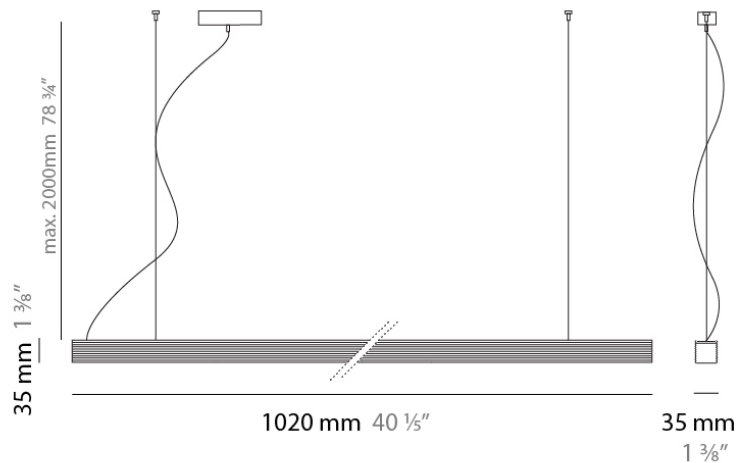

VENTITRENTATRE SUSPENSION

D81403

GENERAL

Series: Ventitrentatre

Brand: Panzeri

Division: Design

Mounting Type: Suspension

Mounting Location: Ceiling

Subcategory: Profile

PHYSICAL

Length (mm): 1020

Length (in): 40 ³/₁₆

Width (mm): 35

Width (in): 1 ³/₈

Height (mm): 35

Height (in): 1 ³/₈

Max. Overall Height (mm): 2035

Max. Overall Height (in): 80 ¹/₈

Light Distribution: Direct

Weight (kg): 2

Weight (lbs): 4.4

ELECTRICAL

Lamp Type: LED

Driver Type: External (Canopy) 25W/ 24V (Dimming and 277V options available with remote driver upon request)

Input Voltage (V): 120

Constant Voltage (V): 24

LED

Color Temperature (°K): 3000

Max. Delivered Lumen (lm): 343.68

Nominal Lumen (lm): 1920

OPTICAL

RATINGS AND CERTIFICATIONS

Certified By: CSA Certified to UL and CSA Standards

IP rating: IP40