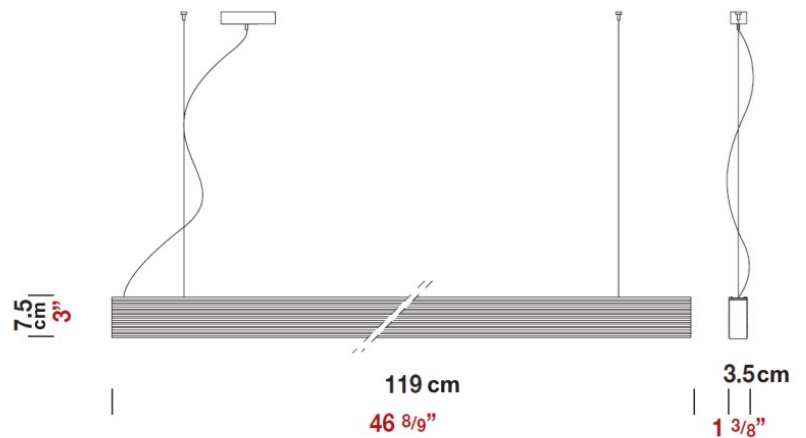

PROJECT	
TYPE	
NOTES	
QUANTITY	
DATE	

VENTITRENTATRE SUSPENSION

D81405

GENERAL

Series: Ventitrentatre
Brand: Panzeri
Division: Design
Mounting Type: Suspension
Mounting Location: Ceiling

PHYSICAL

Length (mm): 1190
Length (in): 46.875
Width (mm): 35
Width (in): 1.375
Height (mm): 75
Height (in): 3
Max. Overall Height (mm): 1651
Max. Overall Height (in): 65
Weight (kg): 1.23
Weight (lbs): 2.7
Diffuser: White Blown Glass
Fixture Material: Extruded Aluminum

ELECTRICAL

Number of Lamps: 1
Lamp Type: Fluorescent
Bulb Included: Bulb Not Included
Total Output Wattage (W): 54
Max. Wattage Per Lamp (W): 54
Lamp Base: G5
Input Voltage (V): 120

LED

OPTICAL

RATINGS AND CERTIFICATIONS

Certified By: CSA Certified to UL and CSA Standards
IP rating: IP40